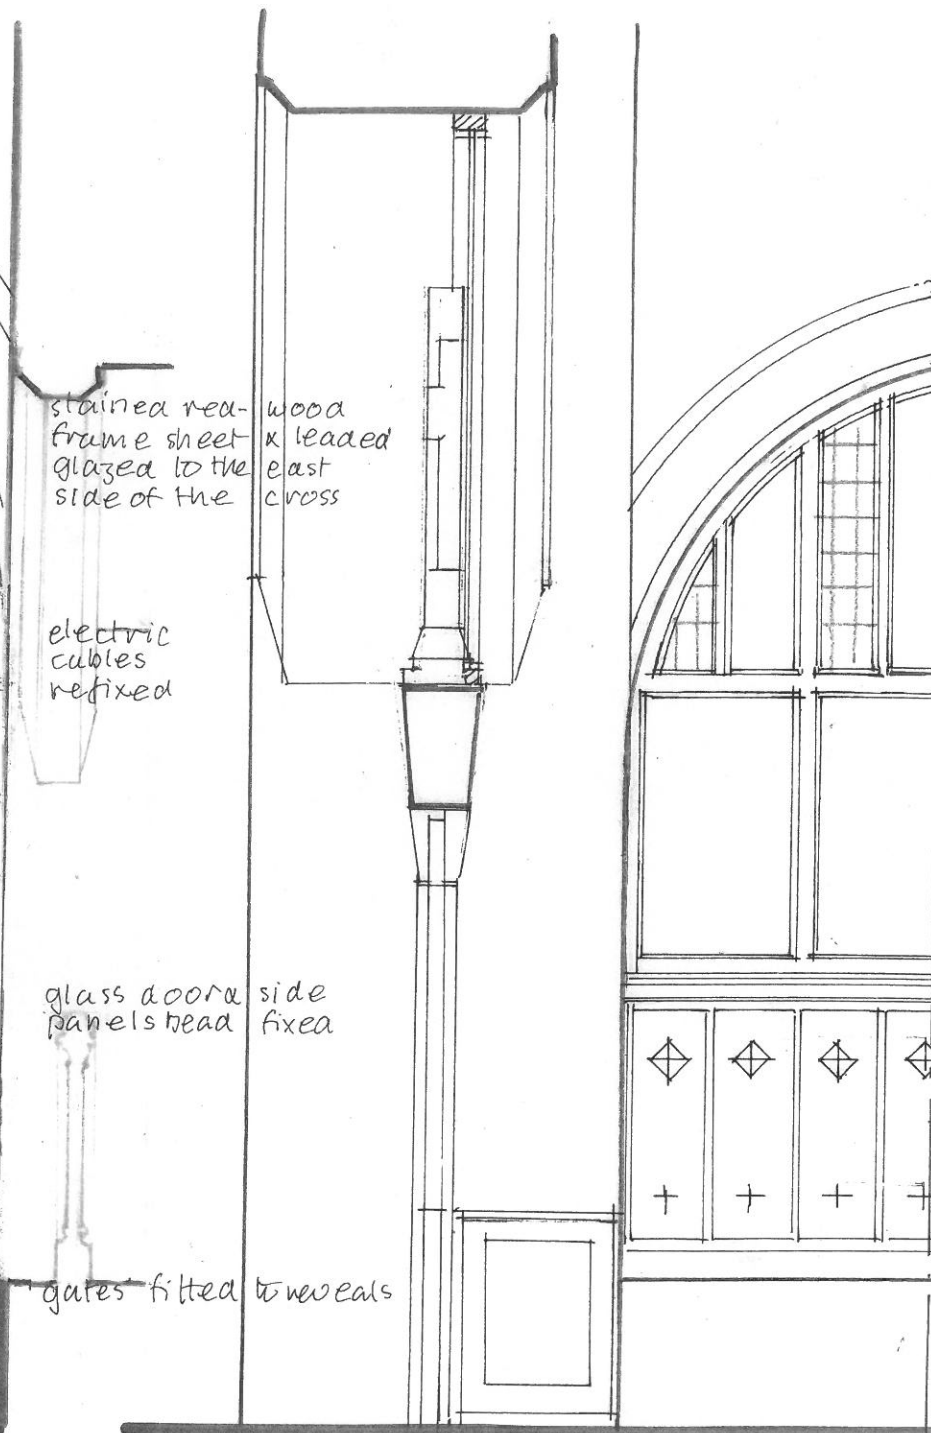

glass to be
up to face
of ROSS

stained red-wood
frame sheet x leaded
glazed to the east
side of the cross

electric
cables
refixed

glass door side
panels head
fixed

gates fitted to reveals

'mystic Rose'
motif to door

east elevation of west screen

section of west screen

west elevation of west screen

do not scale this dwg; check all details & dimensions on site