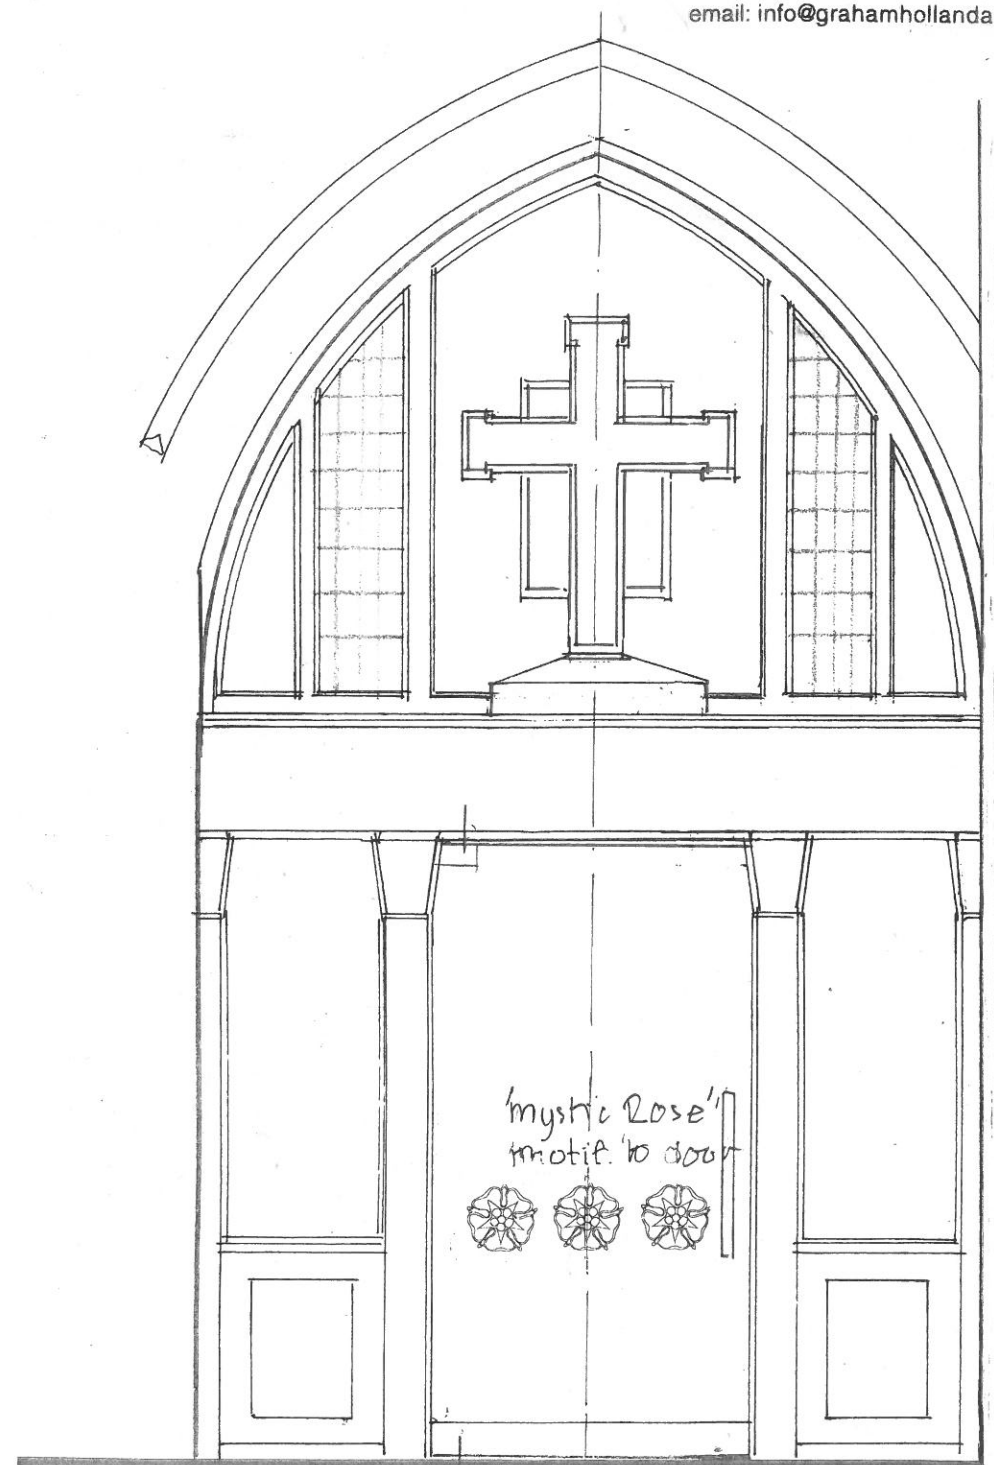

glass to be
up to face
of ROSS

stained red-wood
frame sheet x leaded
glazed to the east
side of the cross

electric
cables
refixed

glass door side
panels head
fixed

gates fitted to reveals

'mystic Rose'
motif to door

east elevation of west screen

section of west screen

west elevation of west screen

do not scale this dwg; check all details & dimensions on site